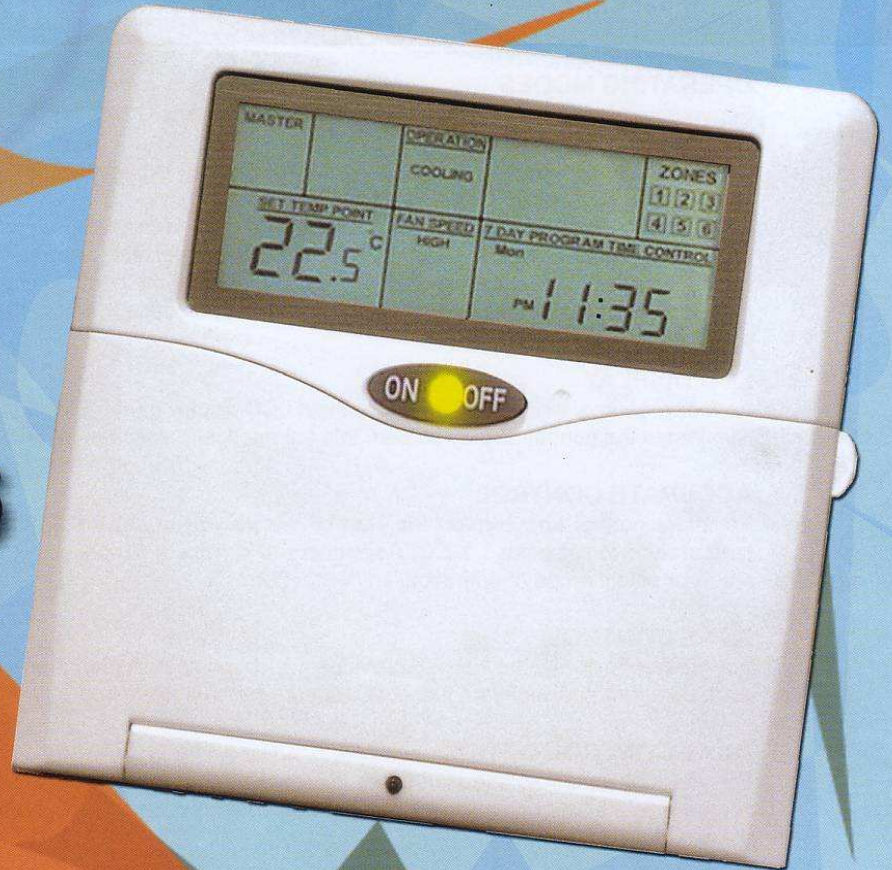

## The HAN-L6

**microprocessor** AIR CONDITIONER

# The Han-L6 specifications

Simplicity and style is at the heart of the Han-L6. A classic slim-line dual microprocessor air conditioner controller created to provide innovative solutions to improve your air conditioning environment. Not only is the Han-L6 easy to install, for customers it is easy to read, understand and use.

## LCD DISPLAY

For easy reading, the Han-L6 is fitted with an LCD display panel. The moment any button is touched the "lumalite" backlight illuminates the control display screen, this automatically switches off after adjustments have been made.

## ACCURATE CONTROL

For more control and comfort the Han-L6 allows you to set the temperature in increments of 0.5°C and controls the temperature at set point  $\pm 1/2^\circ\text{C}$ . Adjustment of control is simple with clearly labelled soft touch tabs to change comfort levels or select mode of operation.