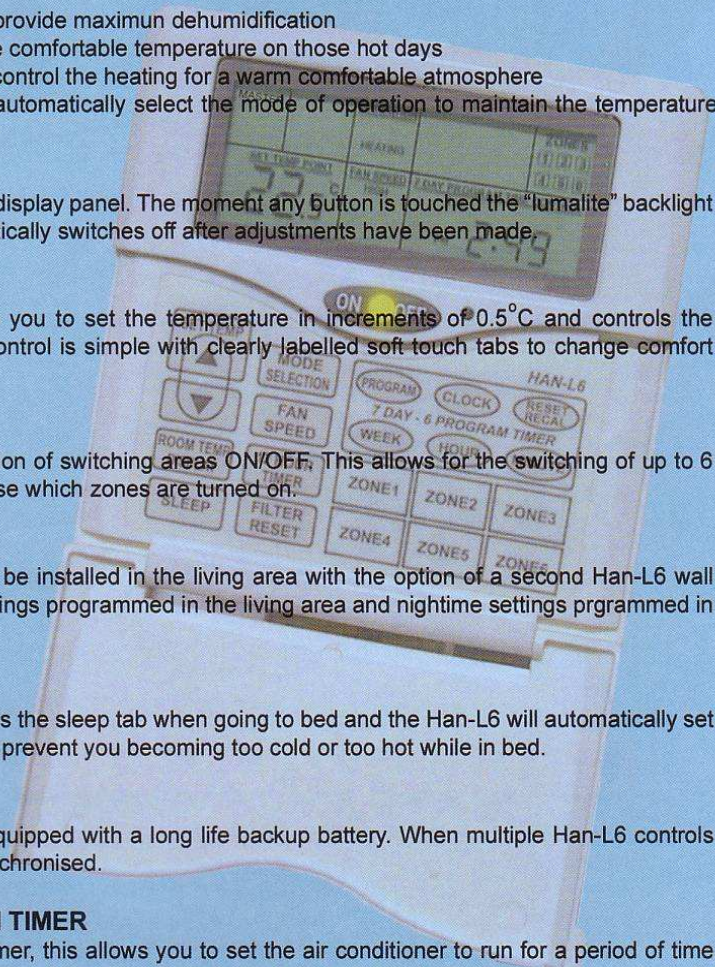

DUAL CONTROL OPTION

For your convenience, one Han-L6 controller can be installed in the living area with the option of a second Han-L6 wall controller in the bedroom. This allows daytime settings programmed in the living area and nighttime settings programmed in the bedroom.

SLEEP MODE

When the air conditioner is operating at night, press the sleep tab when going to bed and the Han-L6 will automatically set back the temperature during the sleeping hours to prevent you becoming too cold or too hot while in bed.

REAL TIME CLOCK

A real time clock is incorporated in the Han-L6, equipped with a long life backup battery. When multiple Han-L6 controls are installed, the time display on all clocks are synchronised.

DELAY STOP TIMER & 7 DAY 6 PROGRAM TIMER

The Han-L6 is incorporated with a 1 to 12 hour timer, this allows you to set the air conditioner to run for a period of time and automatically stop once that time has elapsed.

The Han-L6 has a programmable time clock that can set from 1 to 6 start & stop times. As an option, an additional Han-L6 can be installed and will provide an additional 1 to 6 start & stop times. When two Han-L6 controls are installed the time clock in each Han-L6 can be used to automatically change over control between the living and sleeping areas at preset times in the morning and evening.